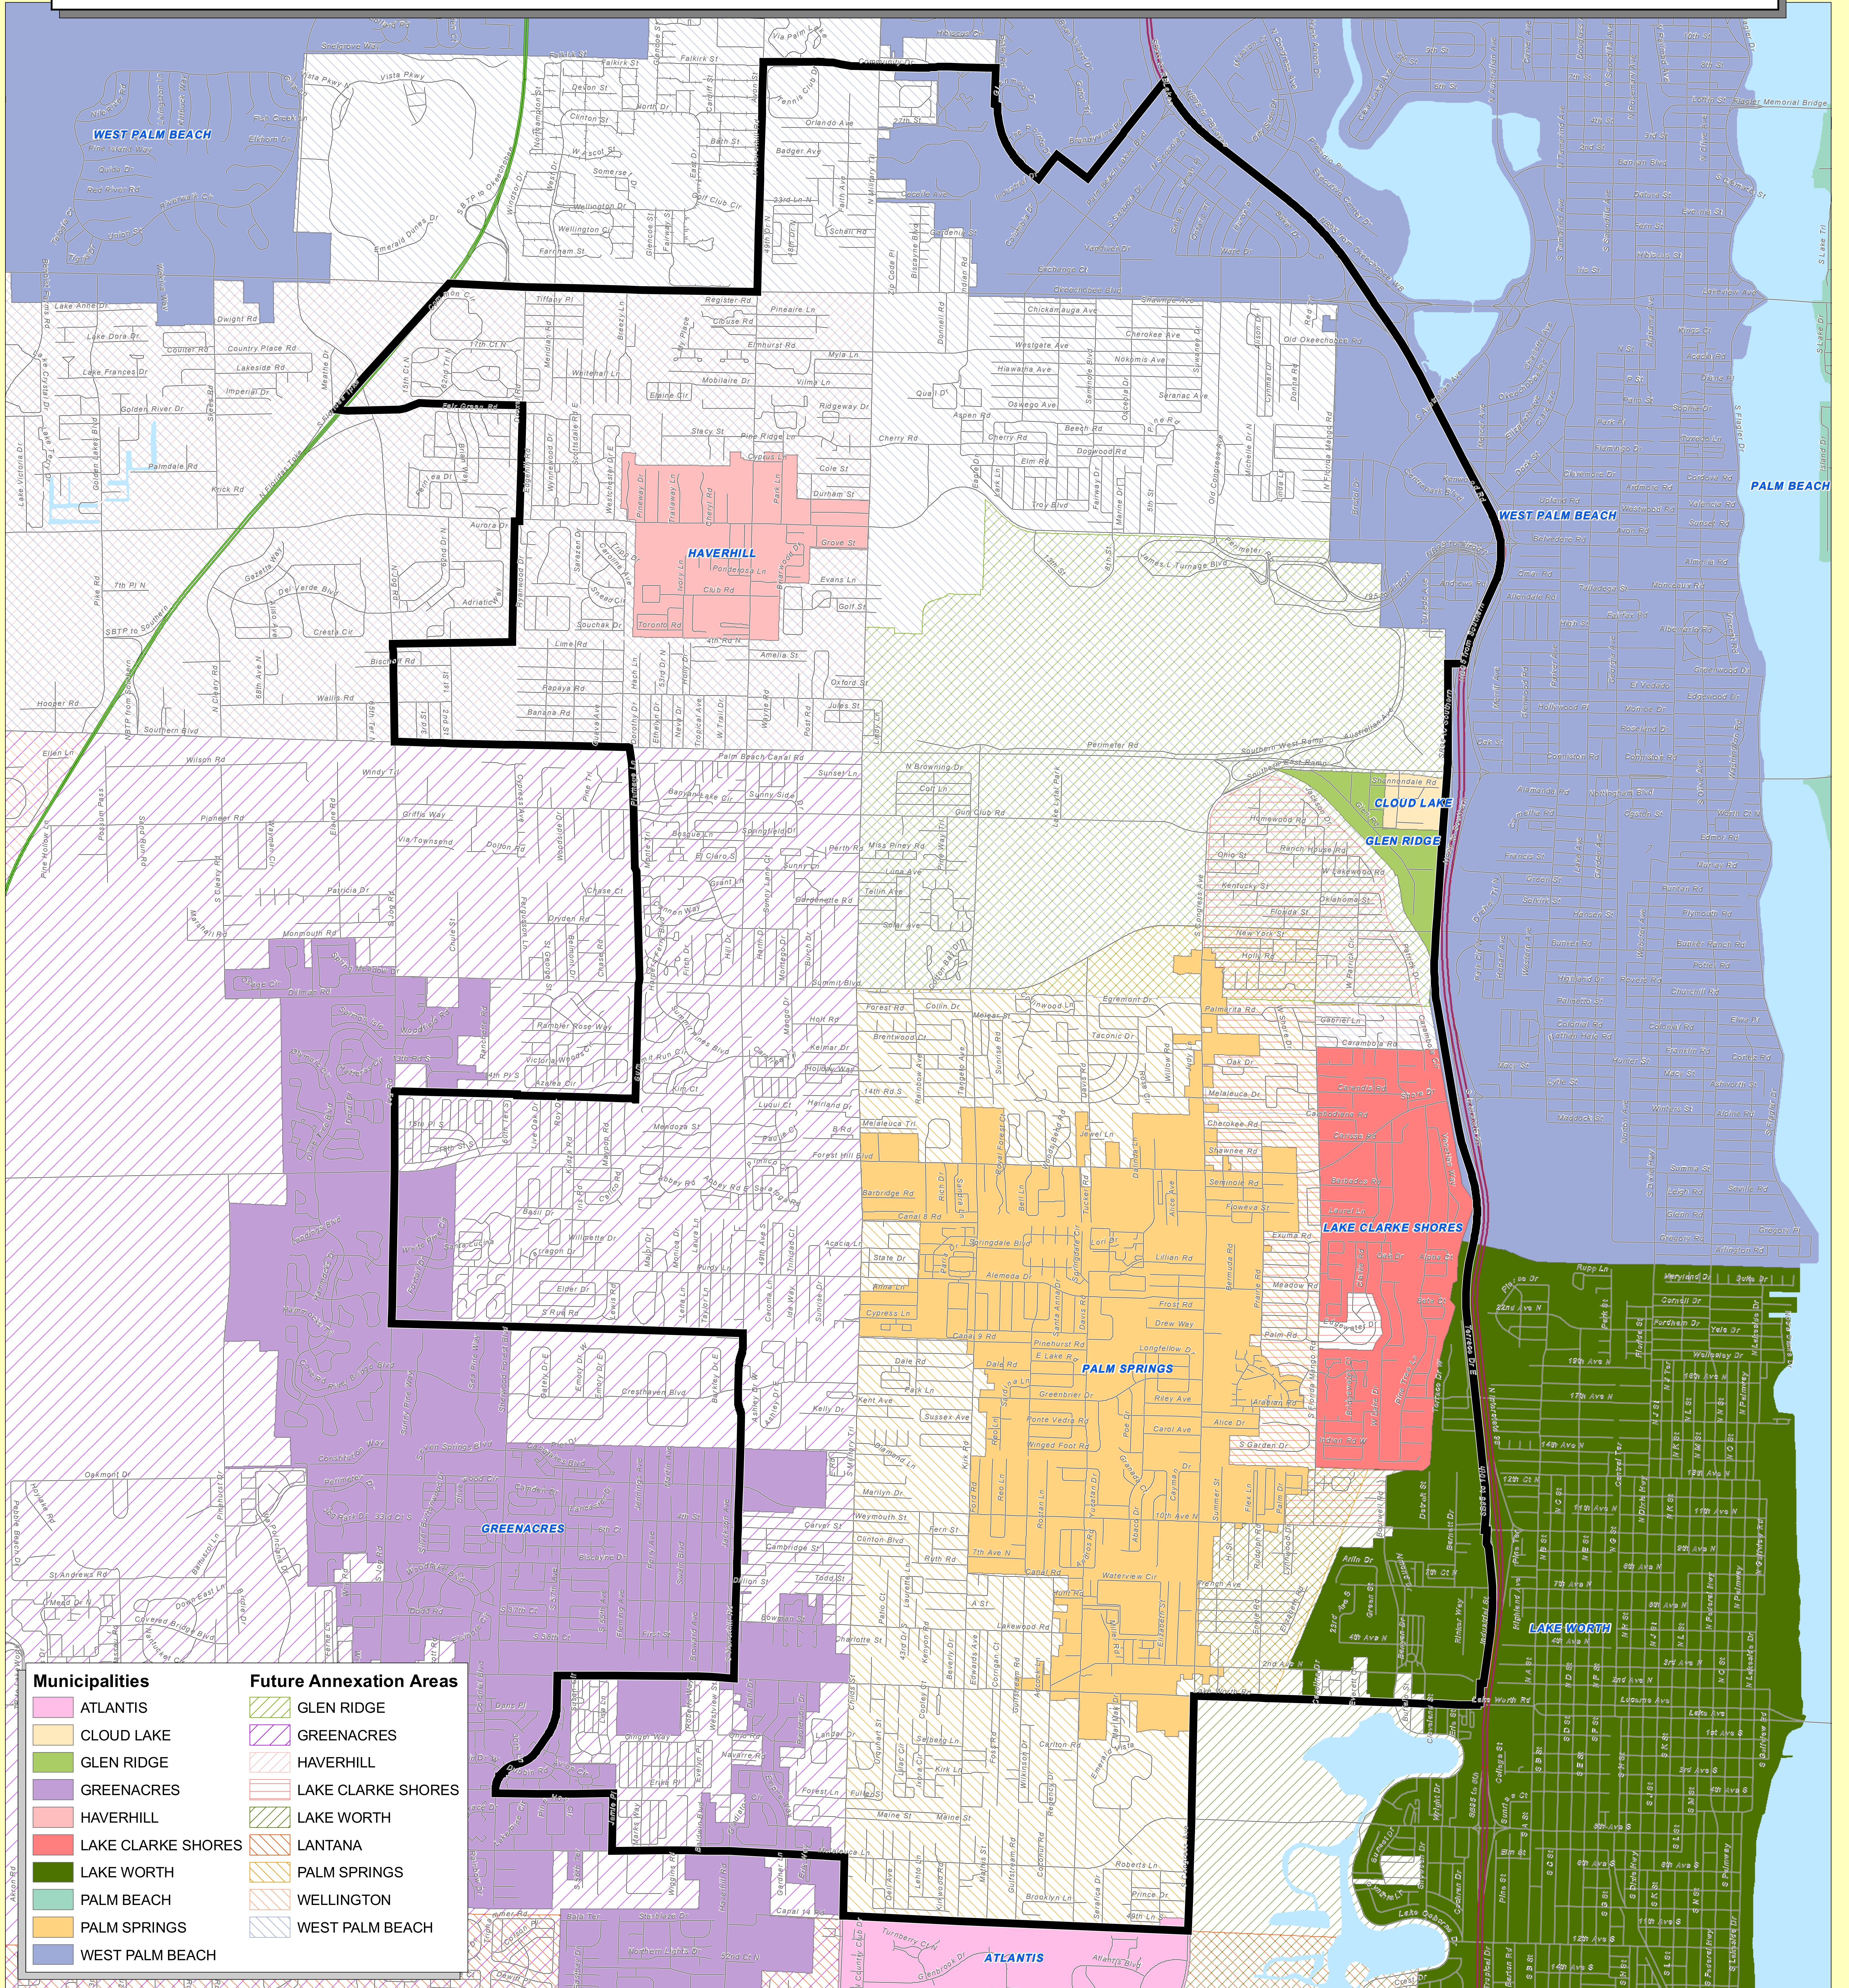

Urban Redevelopment Area (URA)

2009 Future Annexation Areas

Date: 5/1/09
Contact: Patricia Behn
Filename: N:\Div\PJ\URA\FY09FAUARAE.mxd

Urban Redevelopment Area (URA)

Planning, Zoning & Building
2300 N. Jog Rd.
West Palm Beach, FL 33411
Phone (561) 233-5300