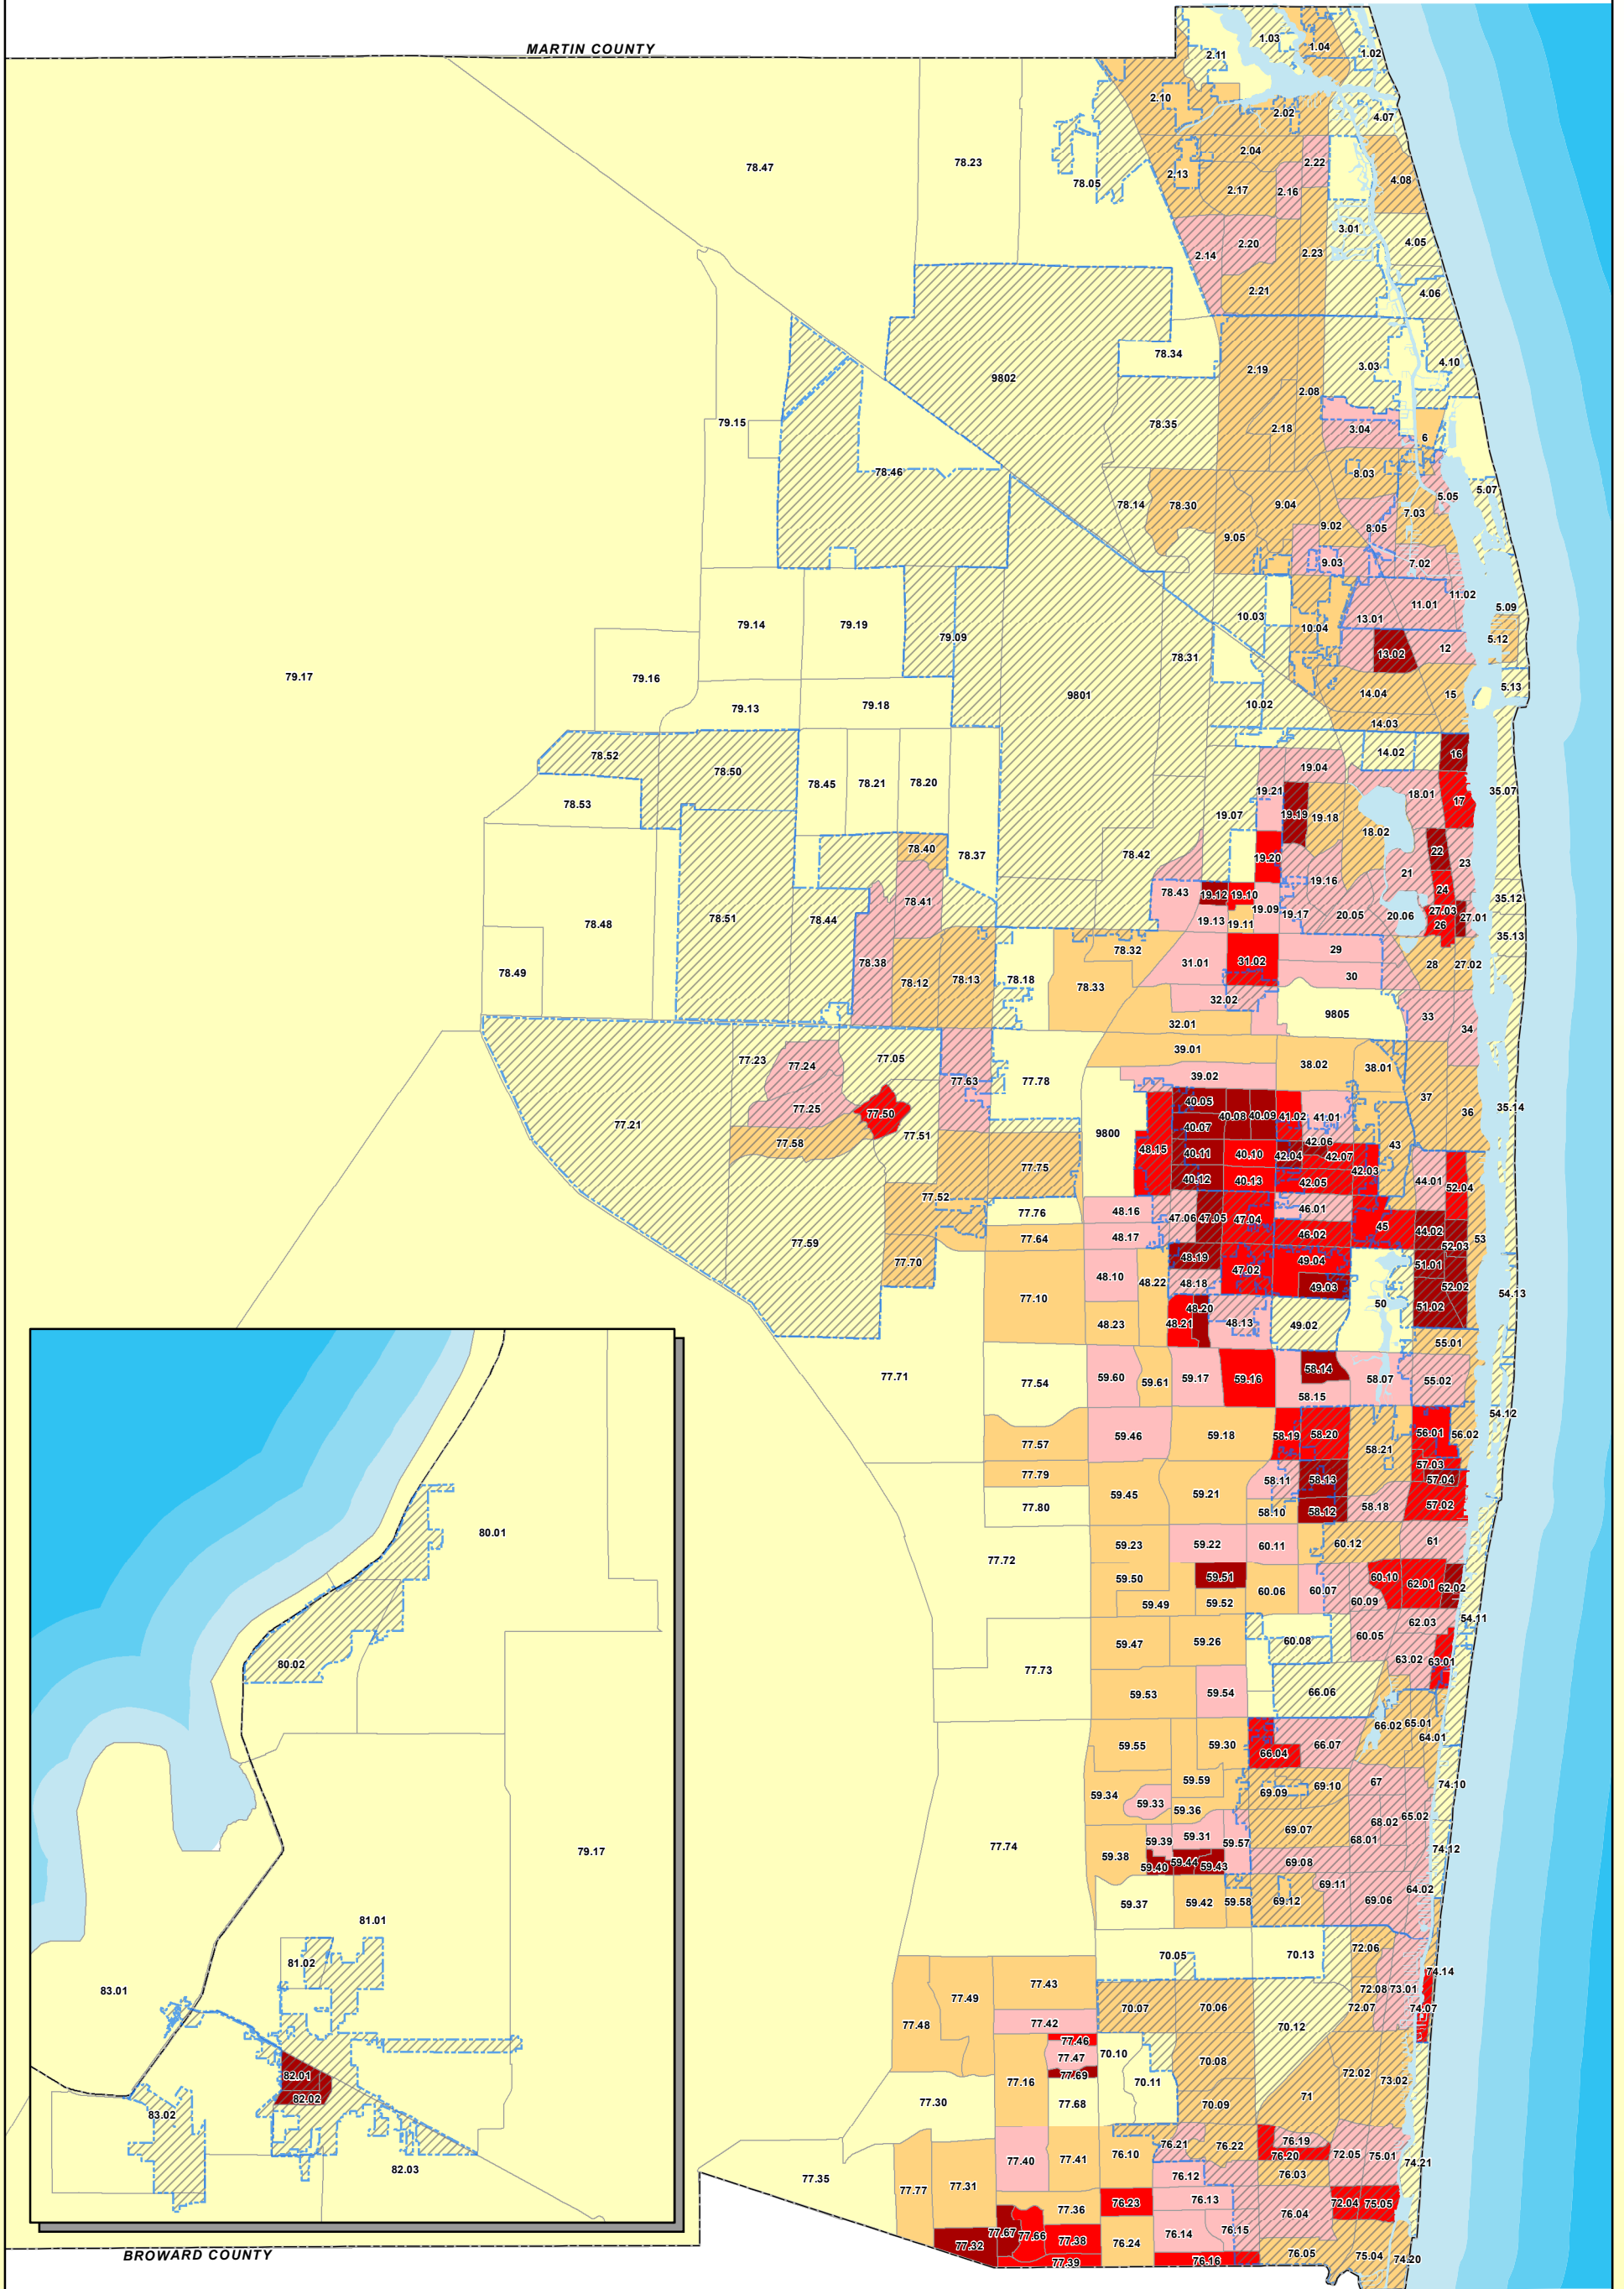

Palm Beach County

Population Density by Census Tract: Year 2020

Date: 12/6/21
 Contact: PBC Planning Division
 Filename: N:\CensusData\Census 2020\Population Density
 Source: 2020 U.S. Census PL-94

Population Density (persons/sq. mile)

Municipalities

Note: Map is not official, for presentation purposes only.

Planning, Zoning & Building
 2300 N Jog Rd
 West Palm Beach, FL 33411
 Phone (561) 233-5300