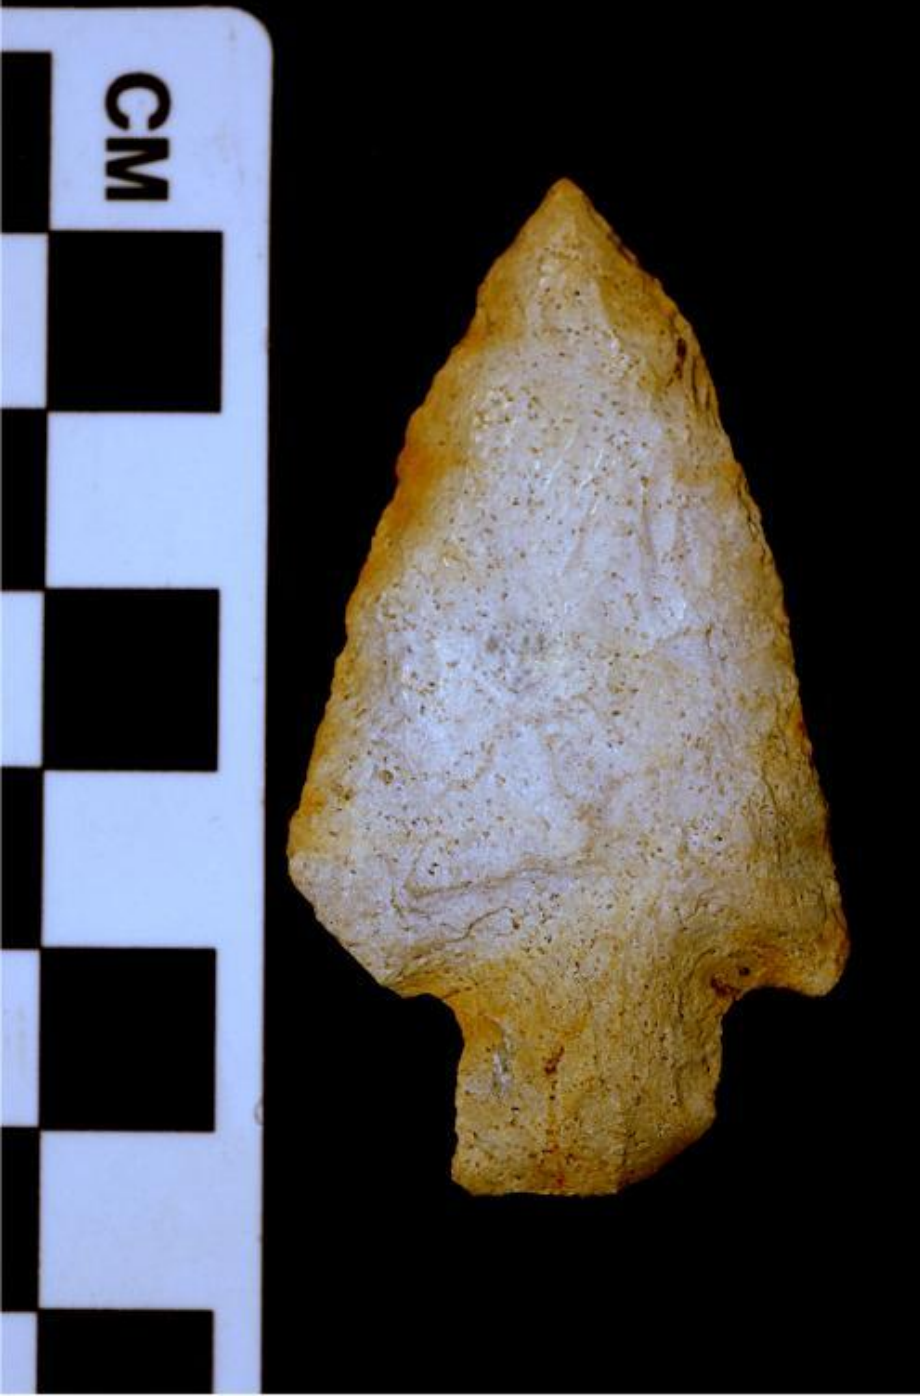

**Location Found:** Lake Okeechobee  
(south end)

**Type(s):** Hernando (damaged)

**Date Range:** 3000-1750AD

**Material Type:** Sandy Chert

**Material location:** Unknown

**Size:** 2 inches by 1 inch

**Collection Location:** State  
Collection

**Date Range:**

Ocala: Late Archaic

Bolen 8000-6000

**Material Type:** Unknown

**Material location:** Unknown

**Size:** 1.5inches by 1 inch

**Collection Location:**

Private Collection

**Location Found:** Juno

**Type(s):** Either a

Savannah River, (Late Archaic)  
or Alachua point, (Middle-Late  
Archaic).

**Date Range:** Archaic (8,000 –  
3,000 years)

**Material Type:** Suwannee chert,

Private Collection

**Location Found:** Canal Point

**Type(s):** Kirk Serrated

**Date Range:** 9000-6000BP

**Material Type:** Unknown

**Material location:** Unknown

**Size:** 3 inches by 1.5 inches

**Collection Location:**