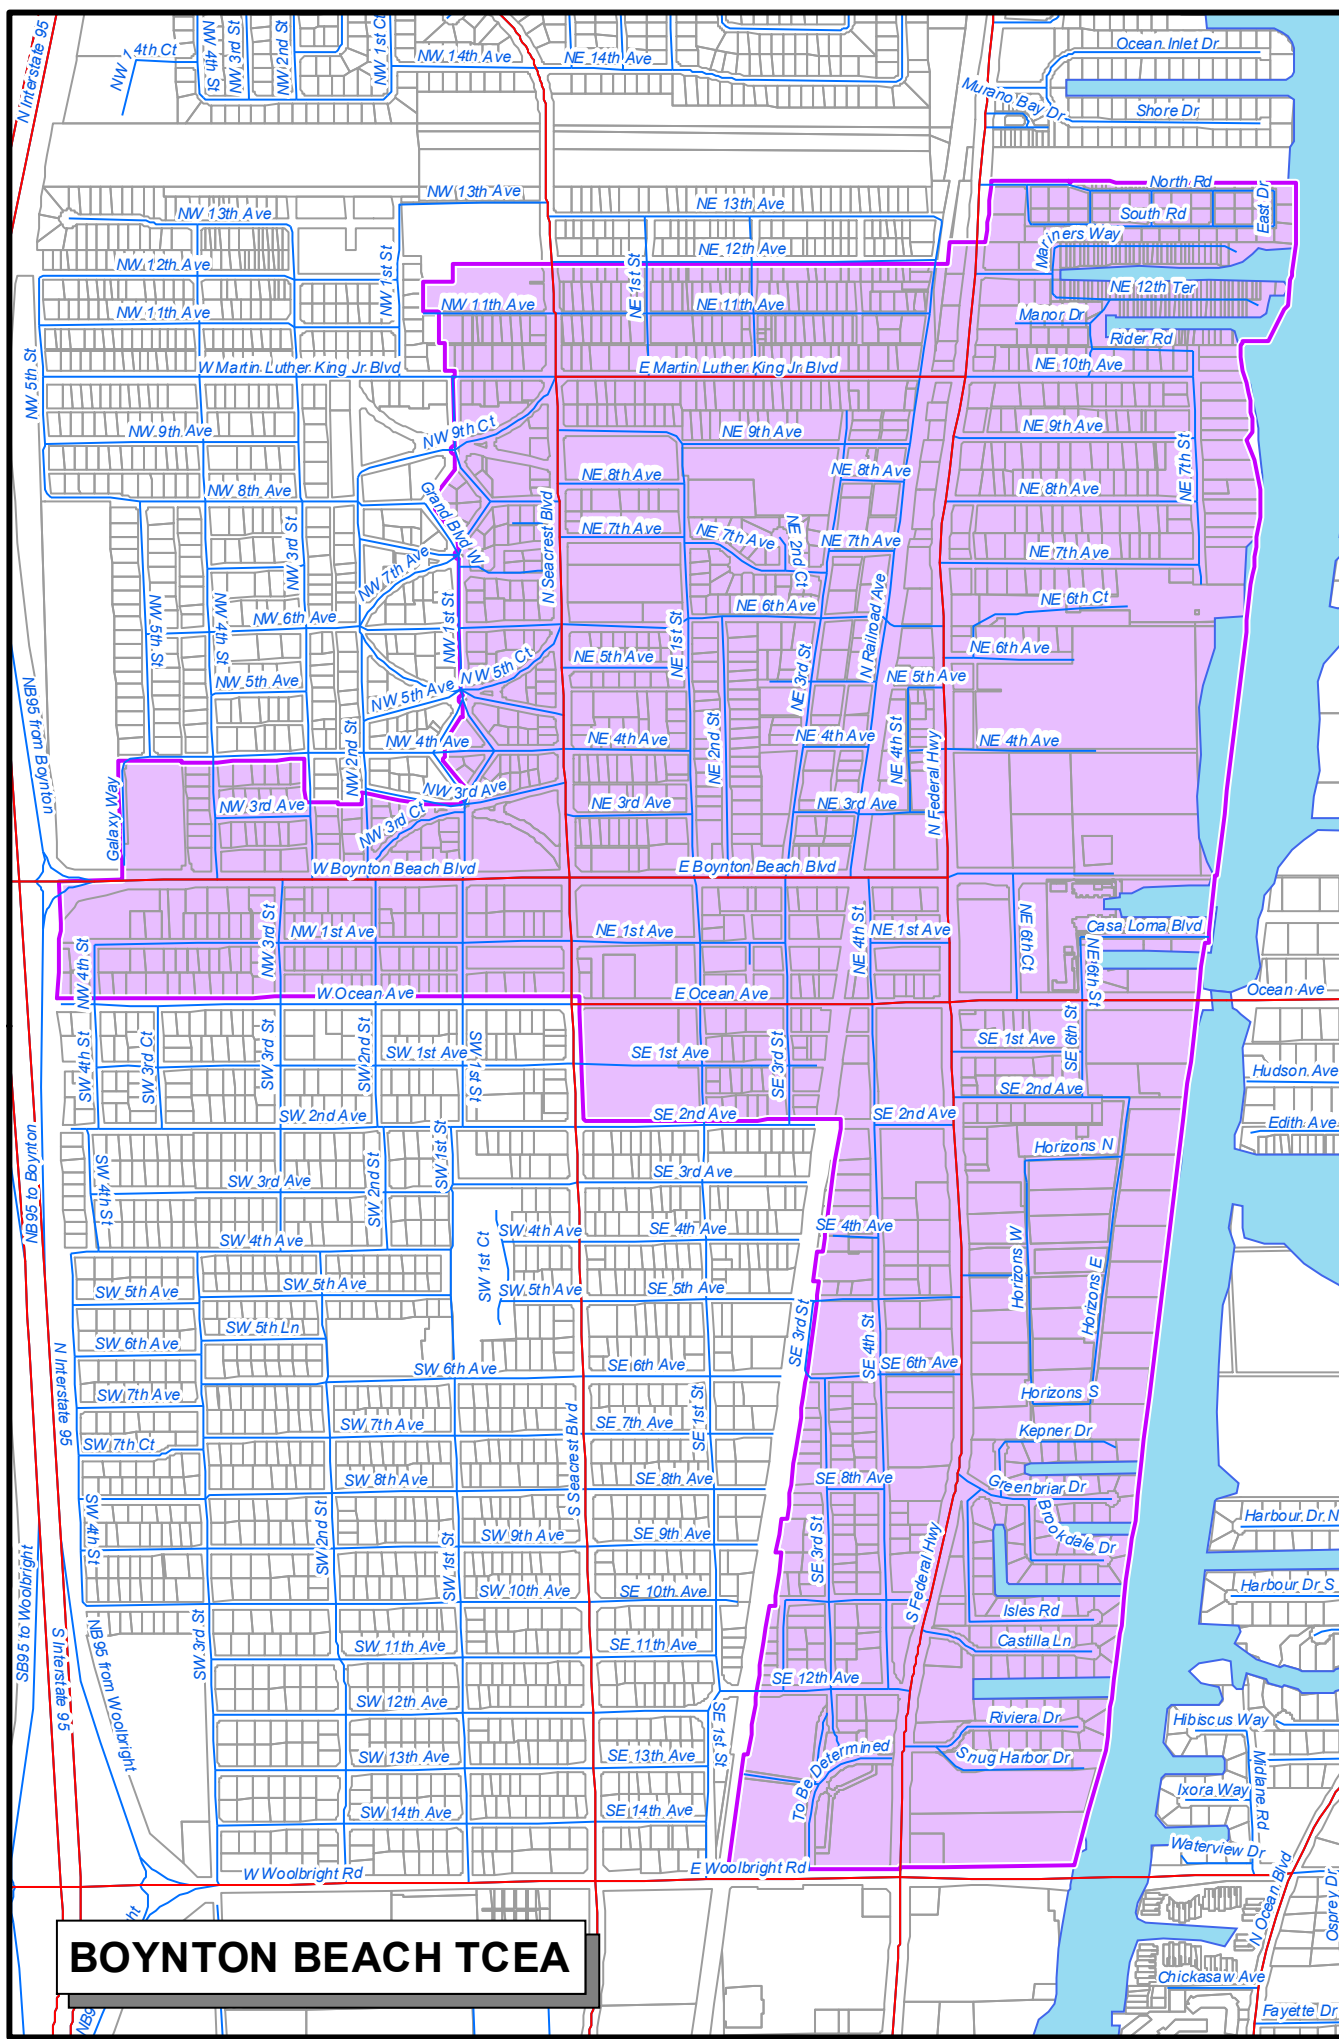

MAP TE 15.2
TRAFFIC CONCURRENCY
EXCEPTION AREAS (TCEA's)
DETAILS 1

-  Traffic Concurrency Exception Areas (TCEA's) *
-  Interstate 95
-  Florida's Turnpike
-  Major Roads
-  Minor Roads

* For Further Details Upon These Features, Please Refer To The Transportation Element Of The Comprehensive Plan
 SOURCES: PBC Planning Division
 Last Amended In Round 05-1 by Ord. 2005-023

PALM BEACH COUNTY
COMPREHENSIVE PLAN
MAP SERIES

0 500 1,000 1,500 Feet

Effective Date: TBD
 Filename: N:\Map Series\MXDs Adopted
 Contact: PBC Planning Dept.

BOYNTON BEACH TCEA

WEST PALM BEACH TCEA