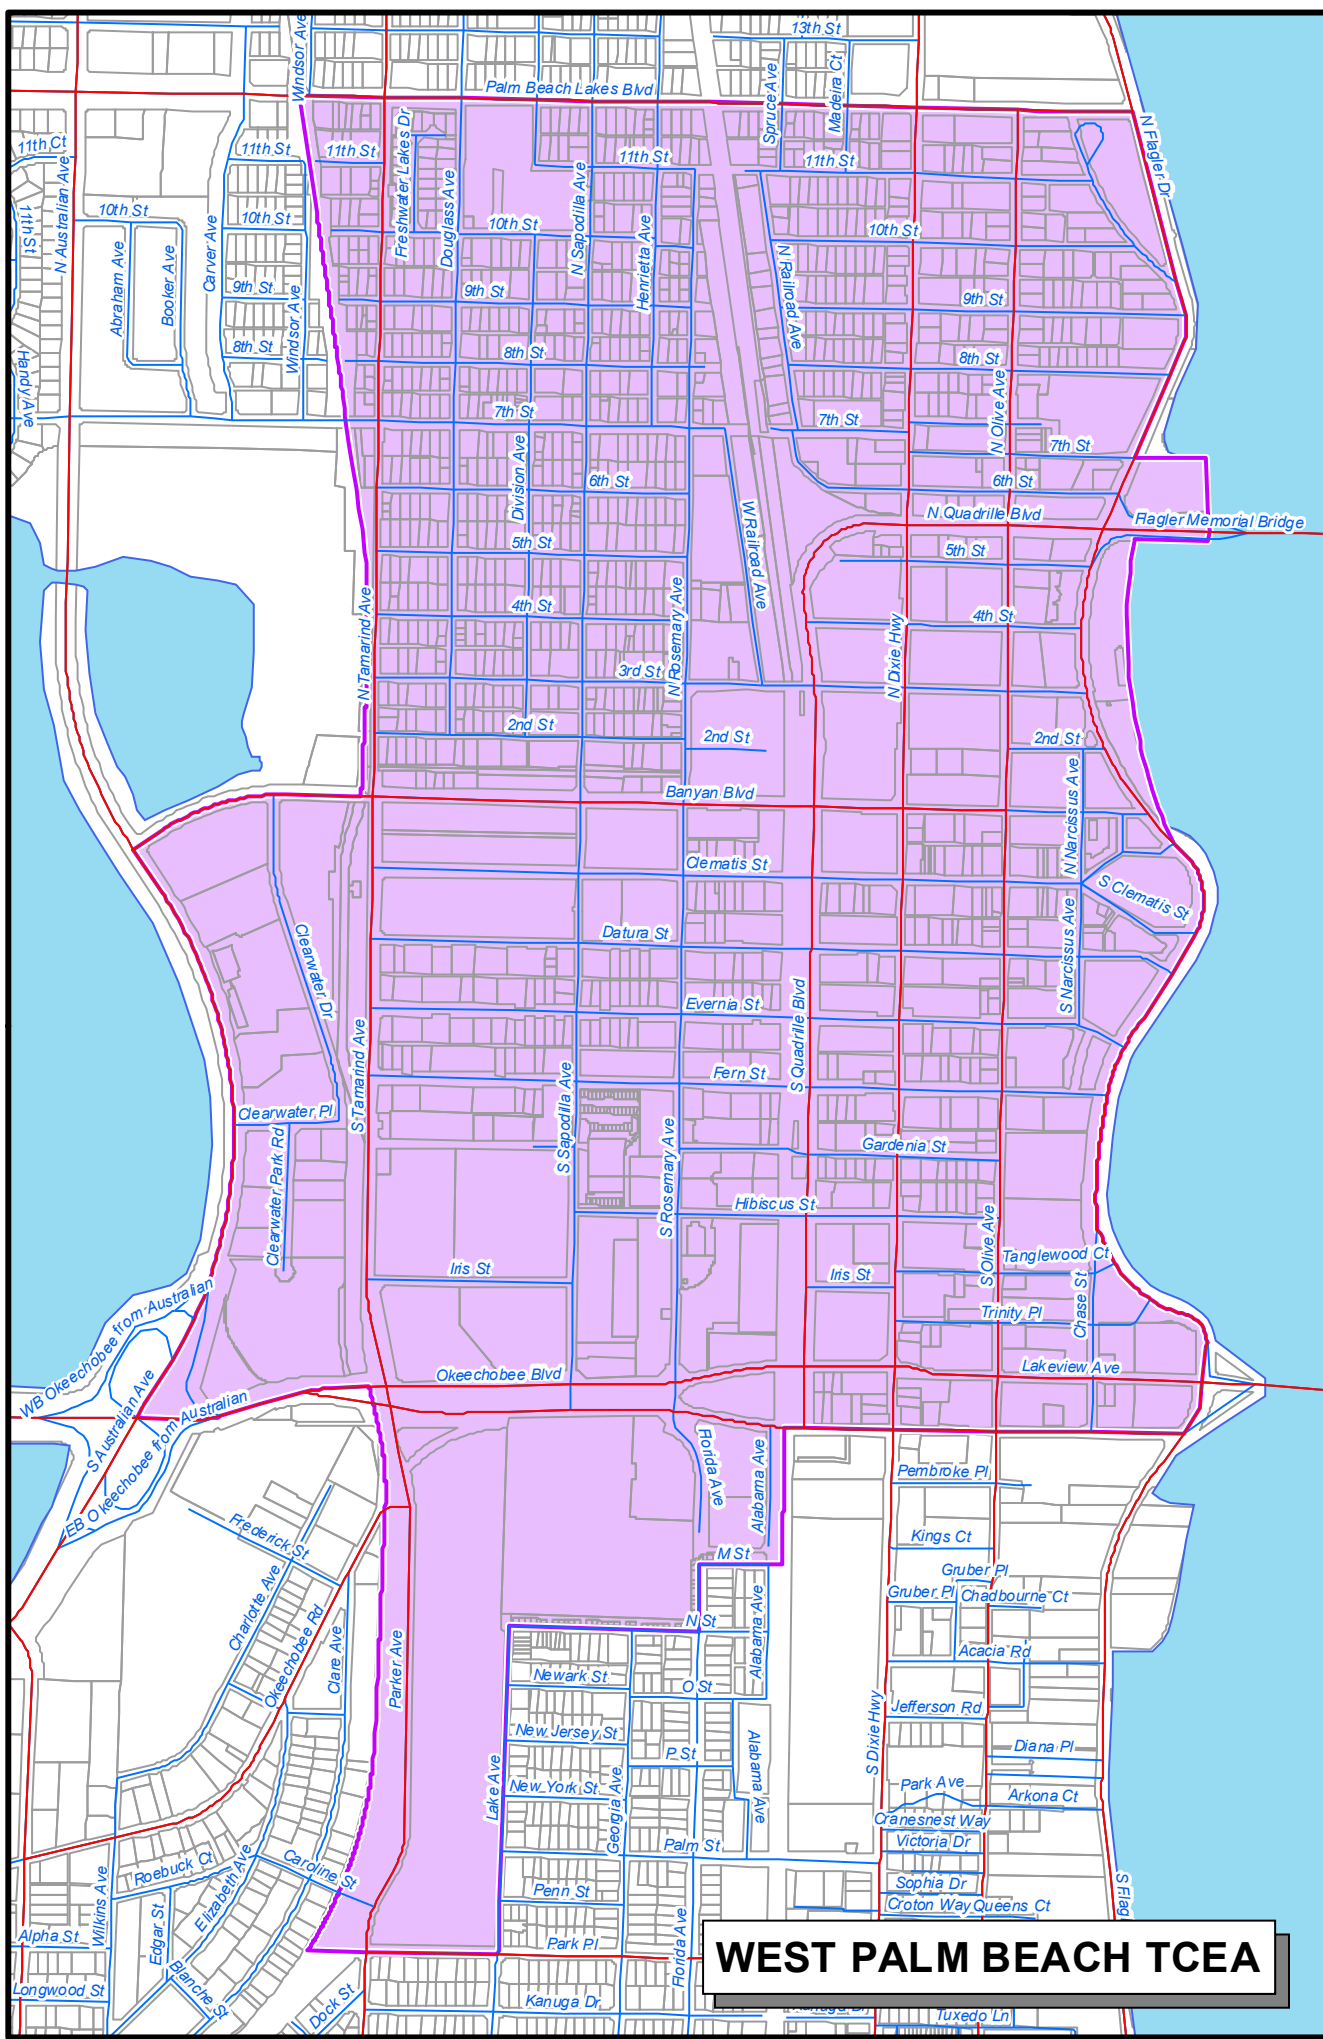

MAP TE 15.2
TRAFFIC CONCURRENCY
EXCEPTION AREAS (TCEA's)
DETAILS 1

-  Traffic Concurrency Exception Areas (TCEA's) *
-  Interstate 95
-  Florida's Turnpike
-  Major Roads
-  Minor Roads

* For Further Details Upon These Features, Please Refer To The Transportation Element Of The Comprehensive Plan
 SOURCES: PBC Planning Division
 Last Amended In Round 05-1 by Ord. 2005-023

PALM BEACH COUNTY
COMPREHENSIVE PLAN
MAP SERIES

0 500 1,000 1,500 Feet

Effective Date: TBD
 Filename: N:\Map Series\MXDs Adopted
 Contact: PBC Planning Dept.

BOYNTON BEACH TCEA

WEST PALM BEACH TCEA