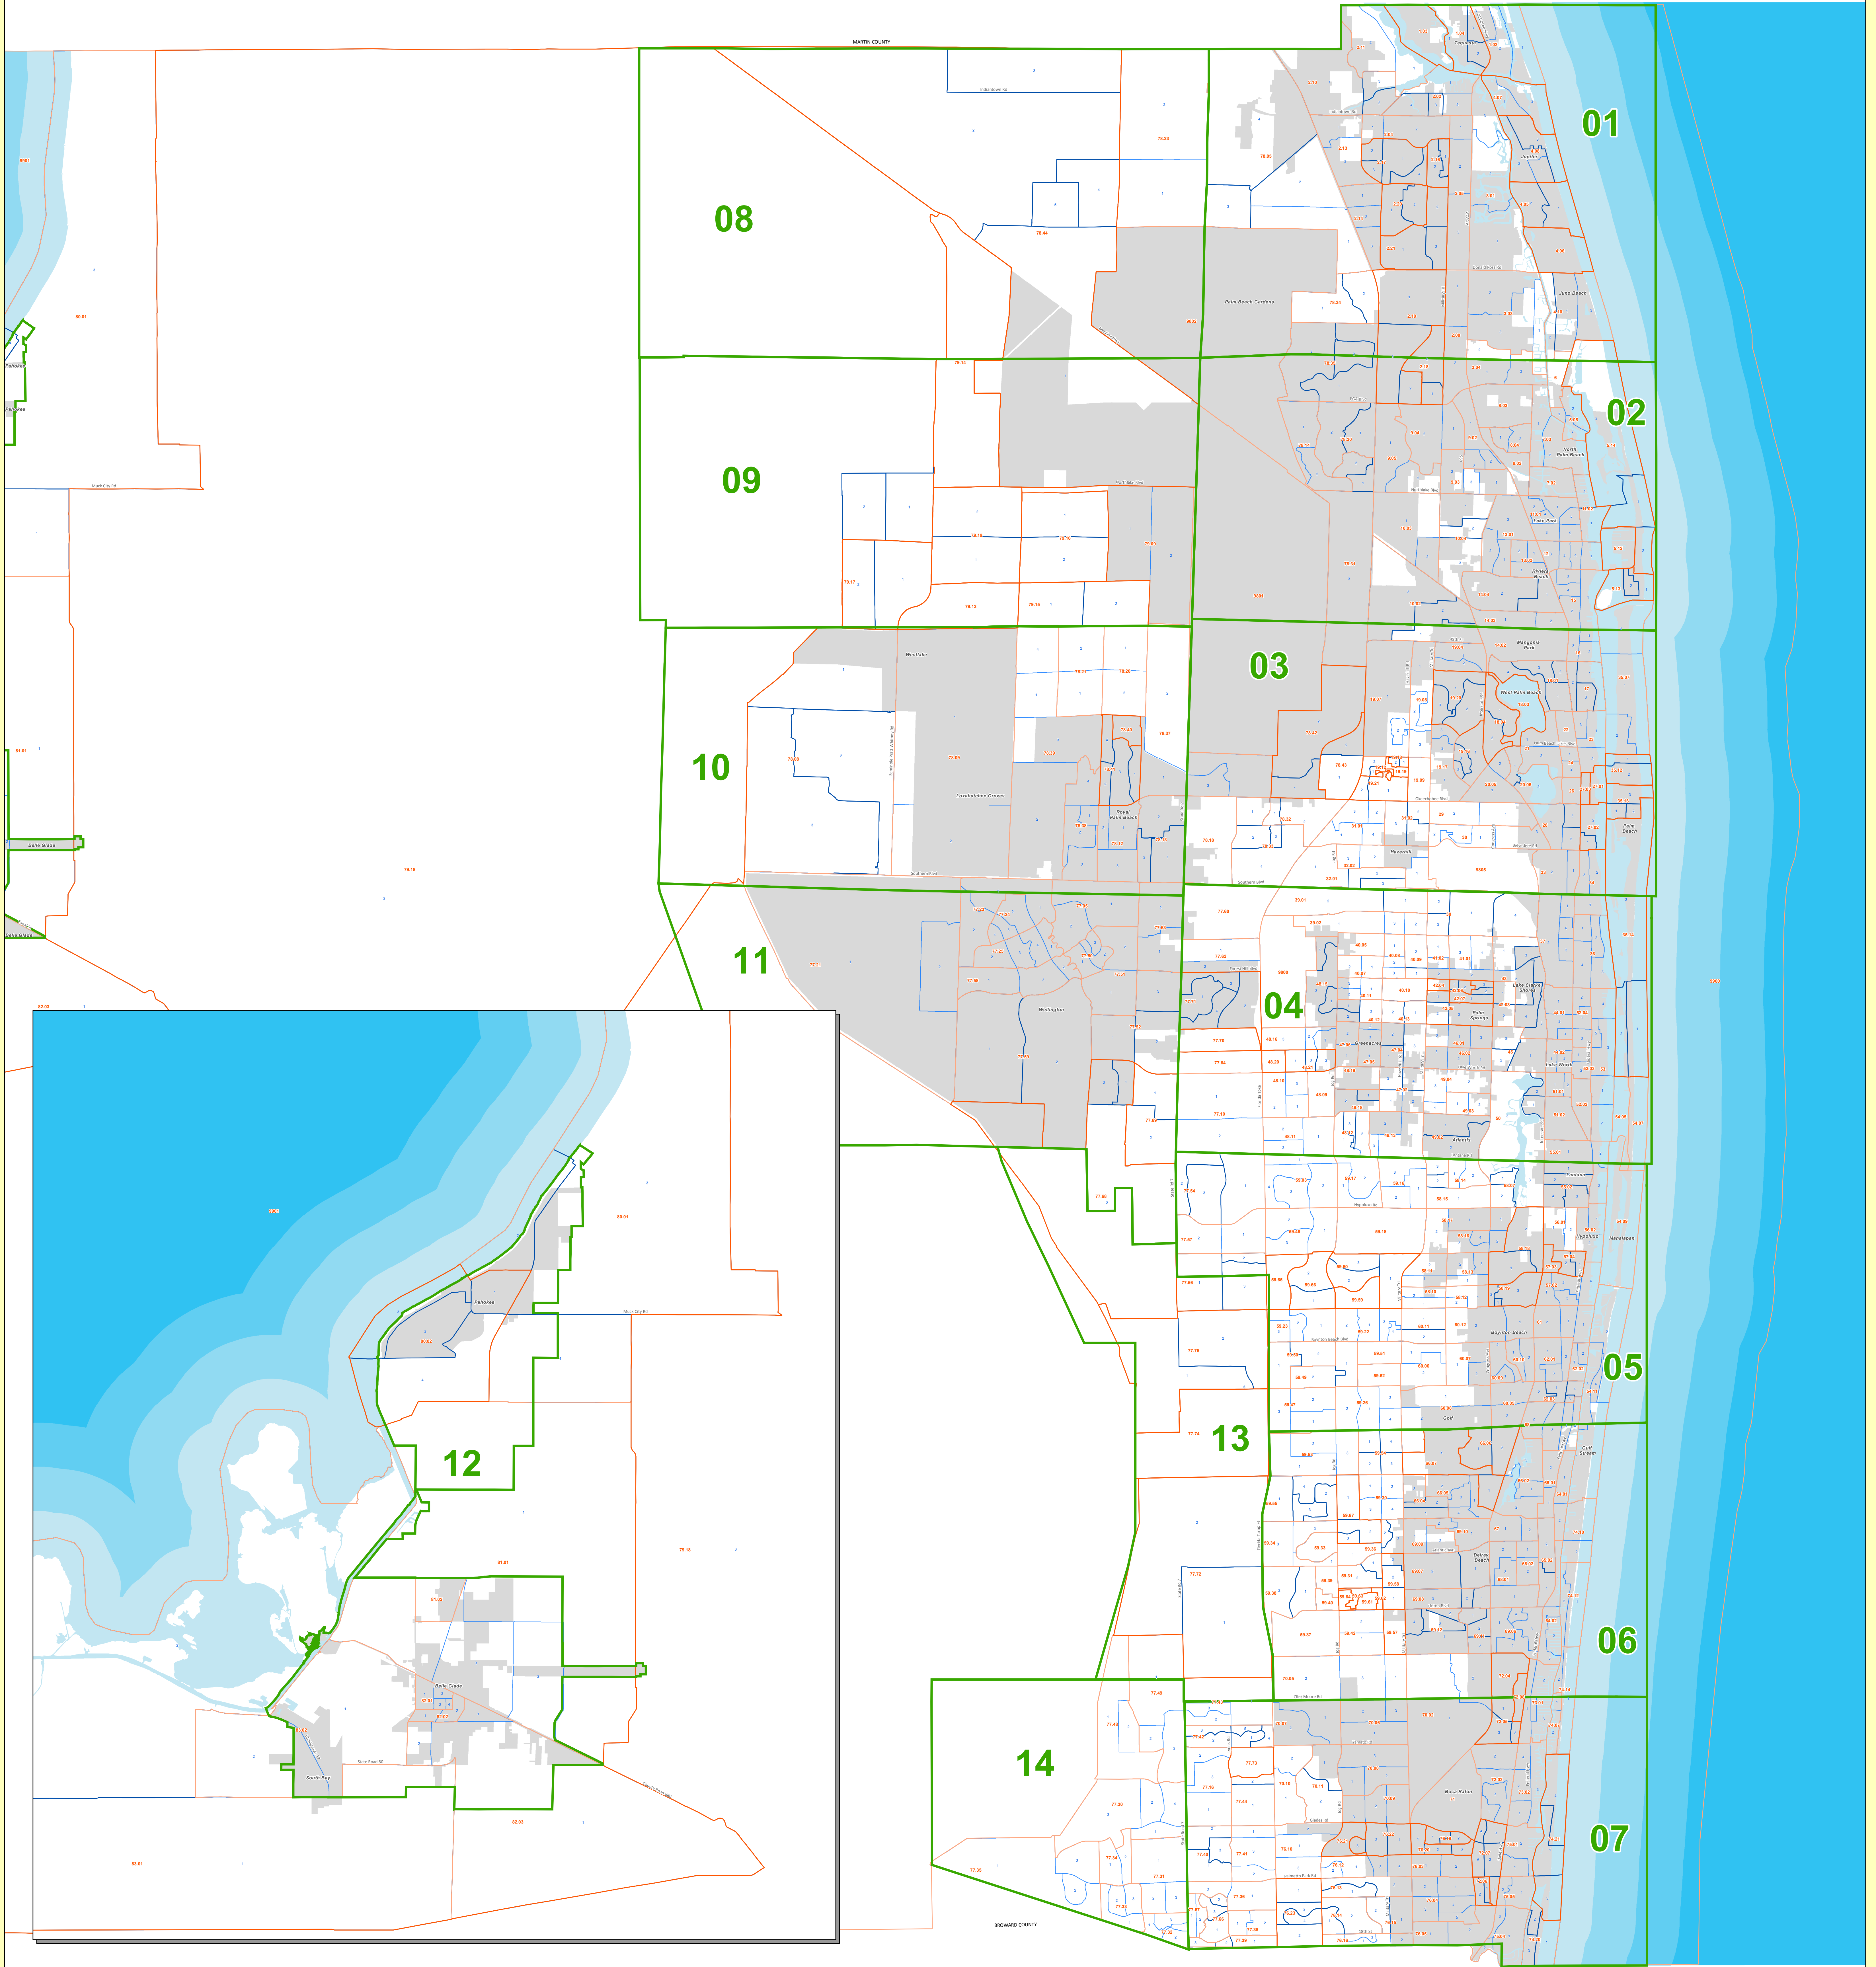

2 0 2 0 C e n s u s

Proposed 2020 Census Tracts and Block Groups

Revision Date: 2/6/2019
 Contact: PBC Planning Division
 Filename: N:\CensusData\Census 2020\PSAP\Maps

Note: Map is not official, for presentation purposes only.

- Census 2020 Tracts (Changes from 2010 in Bold)
- Census 2020 BG (Changes from 2010 in Bold)

**Planning, Zoning
& Building**
 2300 N Jog Rd
 West Palm Beach, FL 33411
 Phone (561) 233-5300