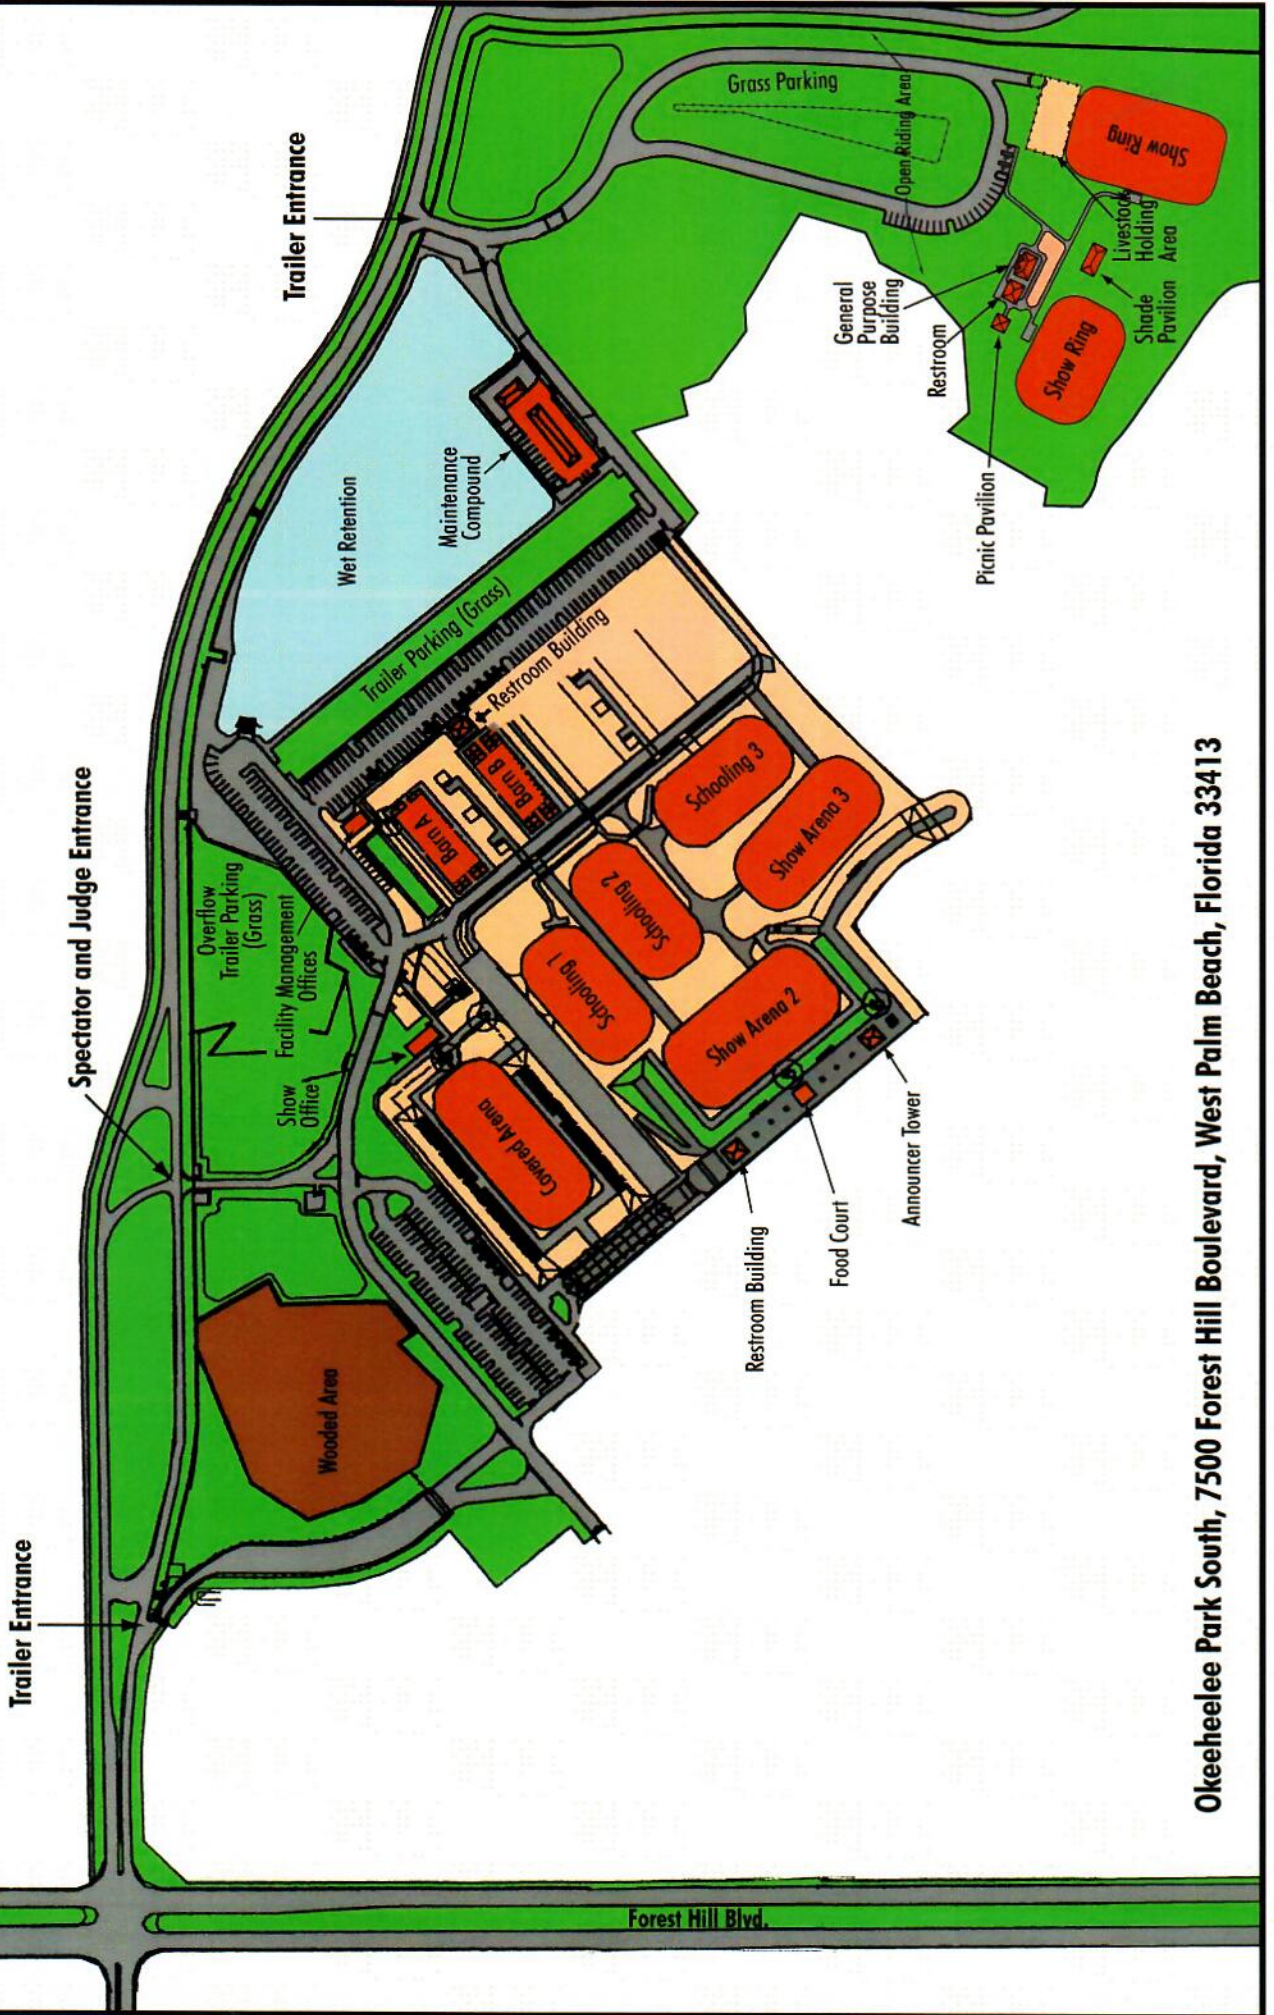

**PALM BEACH COUNTY
JIM BRANDON
EQUESTRIAN CENTER**

Okeehelée Park South, 7500 Forest Hill Boulevard, West Palm Beach, Florida 33413