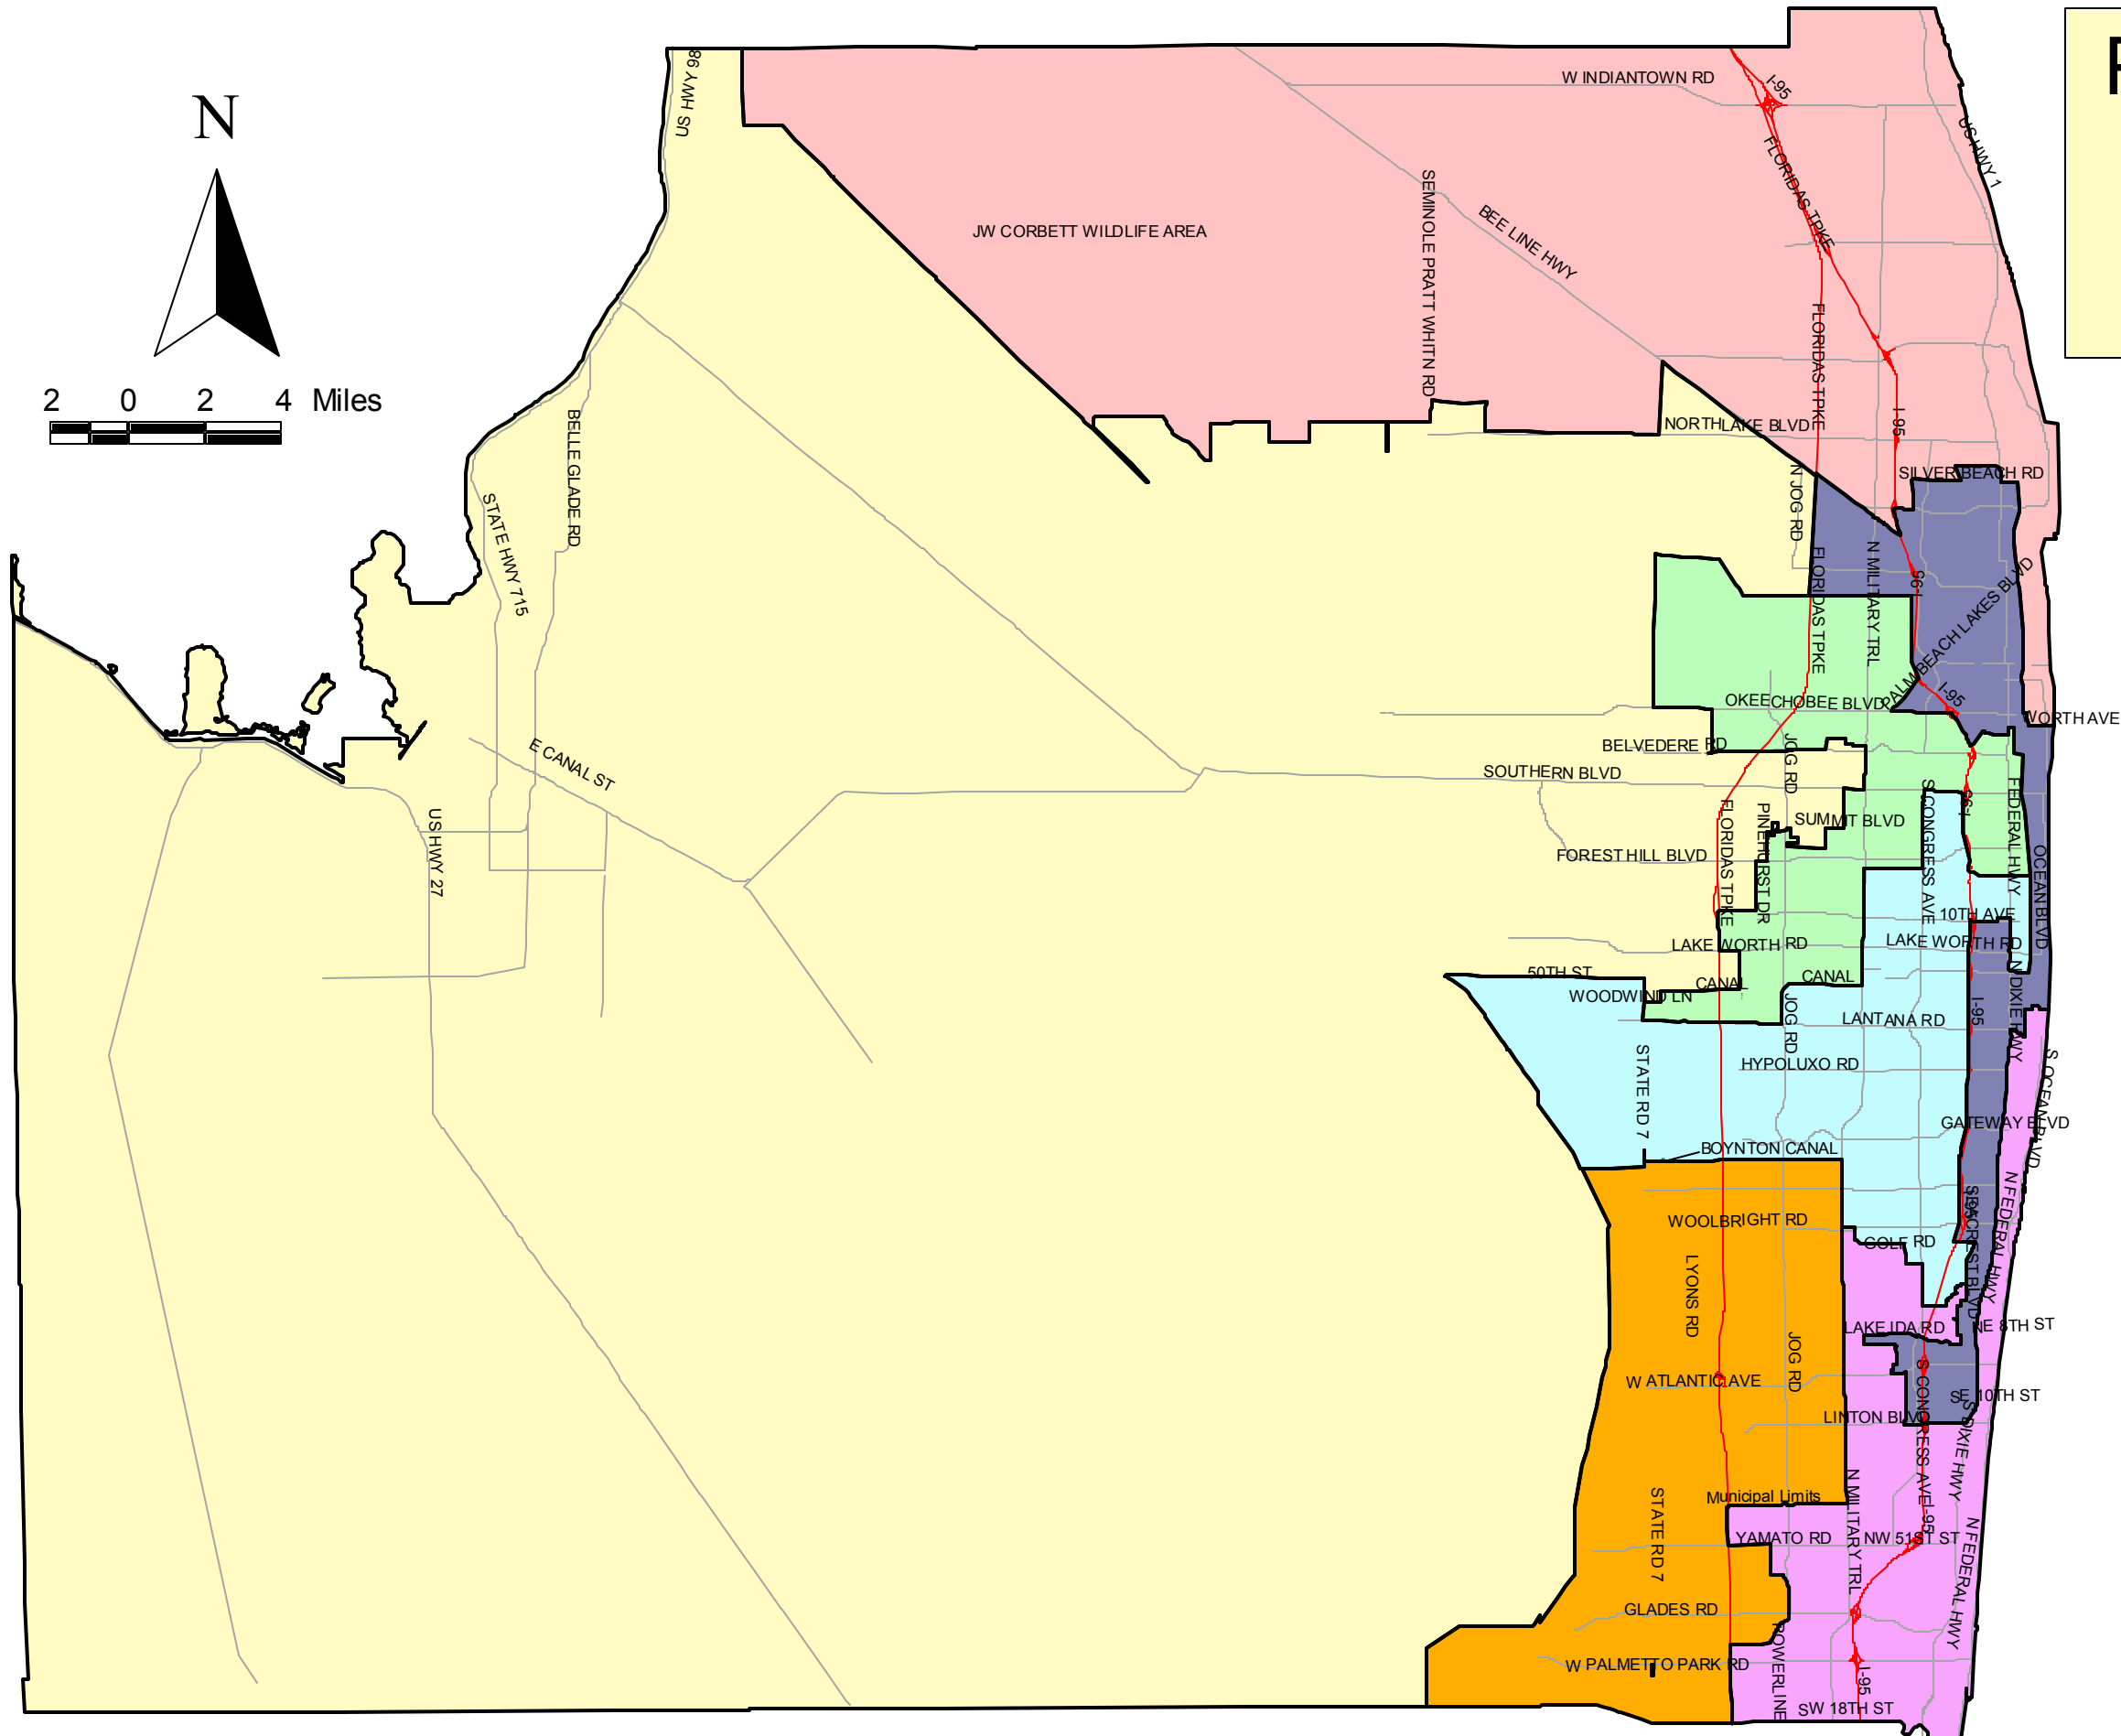

Palm Beach County District Boundaries

District 1
Population = 158,703

District 2
Population = 164,348

District 3
Population = 163,632

District 4
Population = 165,375

District 5
Population = 163,242

District 6
Population = 158,209

District 7
Population = 157,675

vpt CREATED BY:
FLORIDA ATLANTIC UNIVERSITY
DEPT. OF URBAN & REGIONAL
PLANNING'S CENTER FOR
VISUAL PLANNING TECHNOLOGY
www.sefgis.fau.edu

vpt_palmbeach_reldist_2000/finmaps2.apr_mike
©2001 Florida Atlantic University Center for
Visual Planning Technology
This map is for representational purposes only.