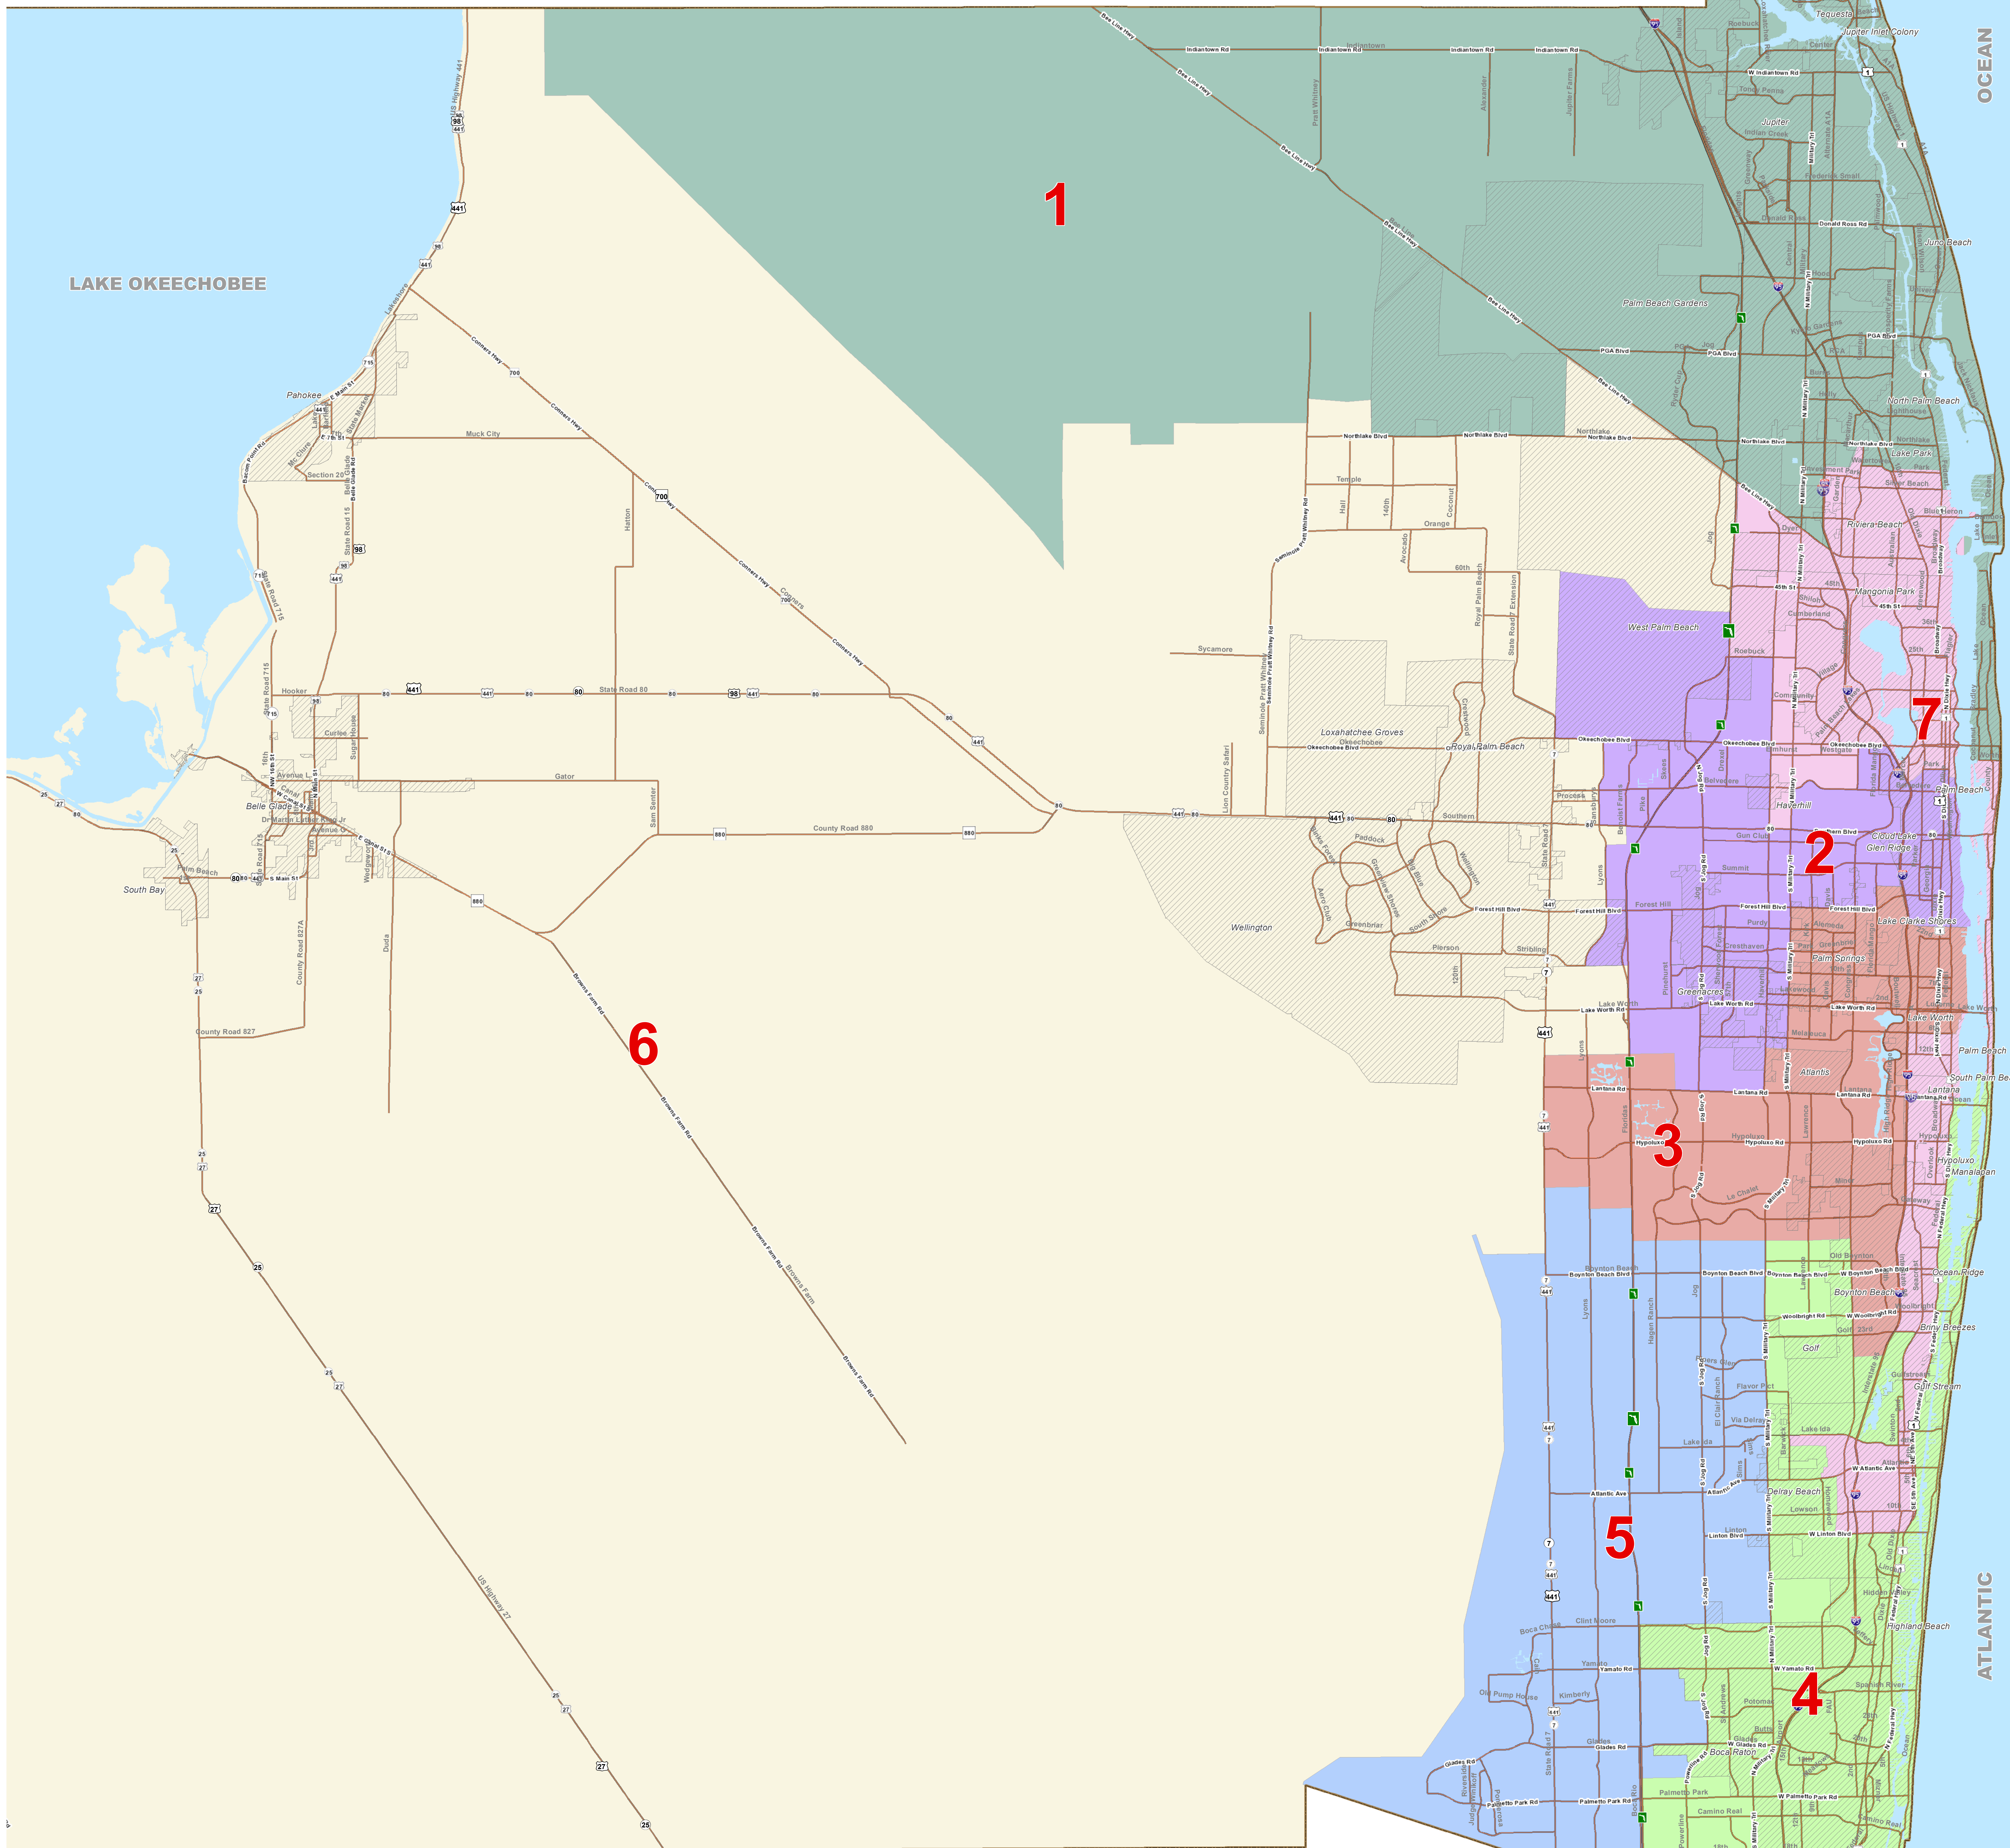

MARTIN COUNTY

Palm Beach County Commissioner Districts

DISTRICT

- 1 Hal R. Valeche
- 2 Paulette Burdick
- 3 Shelley Vana
- 4 Steven Abrams
- 5 Mary Lou Berger
- 6 Melissa McKinlay
- 7 Priscilla Taylor
- Municipalities

BROWARD COUNTY